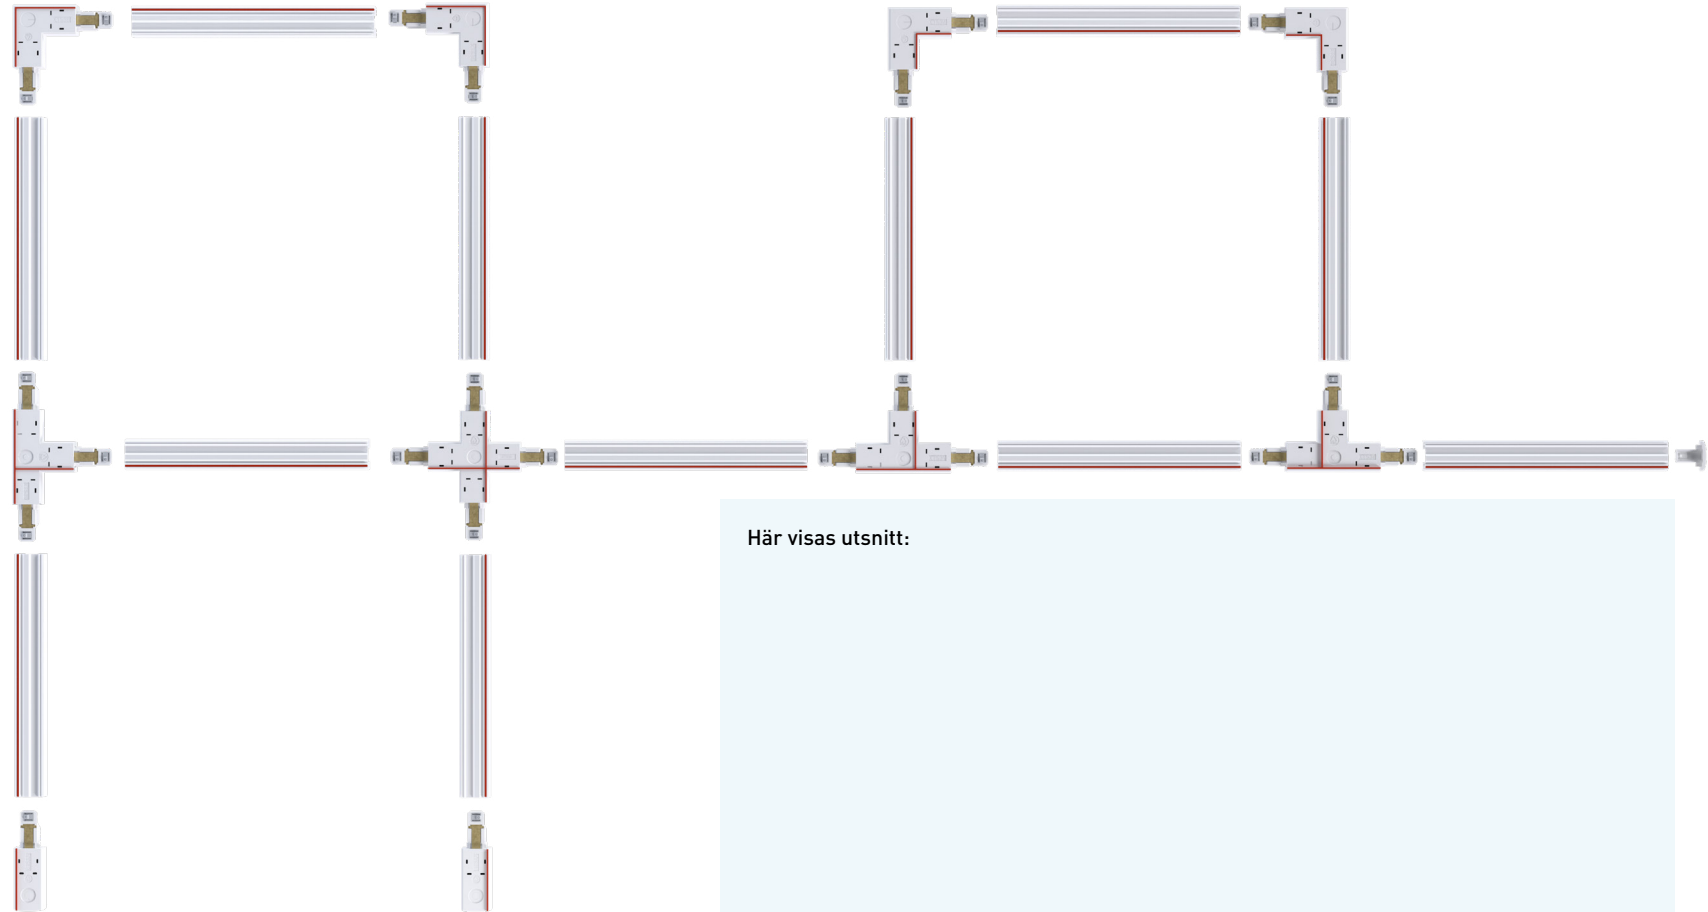

Polarity Global Trac Pro

— Red line indicates the neutral conductor

XTS 35

Hover over the text for a larger image

(If the PDF file does not display correctly in your browser, download the file and open it in Acrobat Reader.)

Här visas utsnitt: